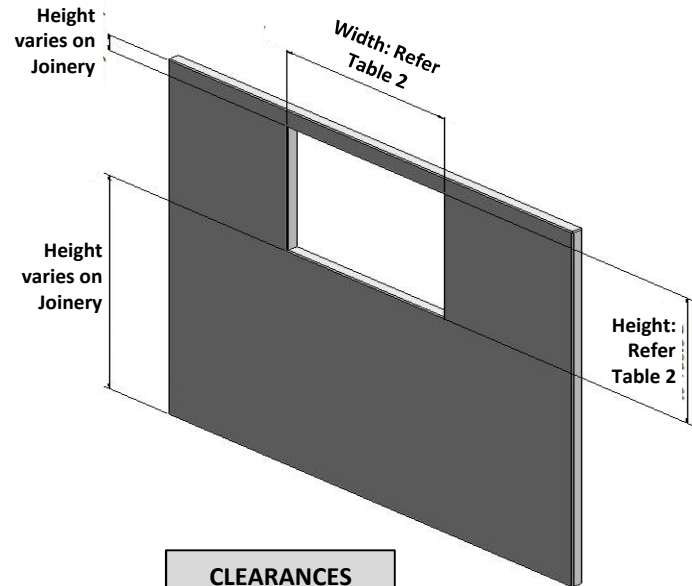

Festivé Devon/Cornwall Condenser in Cradle (CIC) Recommended Joinery Assembly

JOINERY ASSEMBLY

COUNTERTOP CUT-OUT

DIVIDER PANEL

Table 1

COUNTERTOP CUT-OUT		
Cabinet Size	Length (mm)	Width (mm)
DCI/CCI 6, 9 & 12	530	395
DCI/CCI 15, 18 & 24	640	395

Table 2

DIVIDER PANEL CUT-OUT		
Cabinet Size	Height (mm)	Width (mm)
DCI/CCI 6	210	230
DCI/CCI 9 & 12	240	260
DCI/CCI 15, 18 & 24	280	280

VENTING

Two options for vents on doors.
Minimum dimensions: 400 x 400mm
*1 - metal grill slotted
*2 - routed slots in joinery