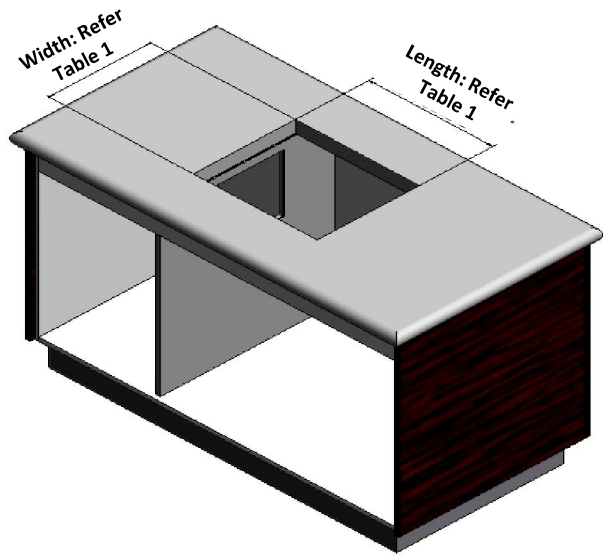

Festivé Devon/Cornwall Condenser in Cradle (CIC) Recommended Joinery Assembly

JOINERY ASSEMBLY

COUNTERTOP CUT-OUT

DIVIDER PANEL

Table 1

COUNTERTOP CUT-OUT		
Cabinet Size	Length (mm)	Width (mm)
DCI/CCI 6, 9 & 12	530	395
DCI/CCI 15, 18 & 24	640	395

Table 2

DIVIDER PANEL CUT-OUT		
Cabinet Size	Height (mm)	Width (mm)
DCI/CCI 6	210	230
DCI/CCI 9 & 12	240	260
DCI/CCI 15, 18 & 24	280	280

VENTING

Two options for vents on doors.
Minimum dimensions: 400 x 400mm
*1 - metal grill slotted
*2 - routed slots in joinery