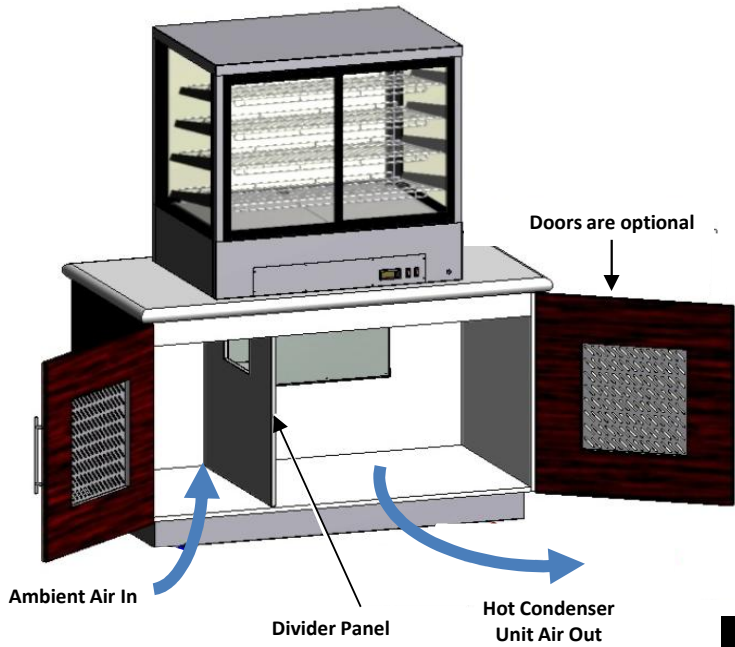

Festivé Devon/Cornwall Condenser in Cradle (CIC) Recommended Joinery Assembly

JOINERY ASSEMBLY

COUNTERTOP CUT-OUT

DIVIDER PANEL

Table 1

COUNTERTOP CUT-OUT		
Cabinet Size	Length (mm)	Width (mm)
DCI/CCI 6, 9 & 12	530	395
DCI/CCI 15, 18 & 24	640	395

Table 2

DIVIDER PANEL CUT-OUT		
Cabinet Size	Height (mm)	Width (mm)
DCI/CCI 6	210	230
DCI/CCI 9 & 12	240	260
DCI/CCI 15, 18 & 24	280	280

VENTING

Two options for vents on doors.
Minimum dimensions: 400 x 400mm
*1 - metal grill slotted
*2 - routed slots in joinery