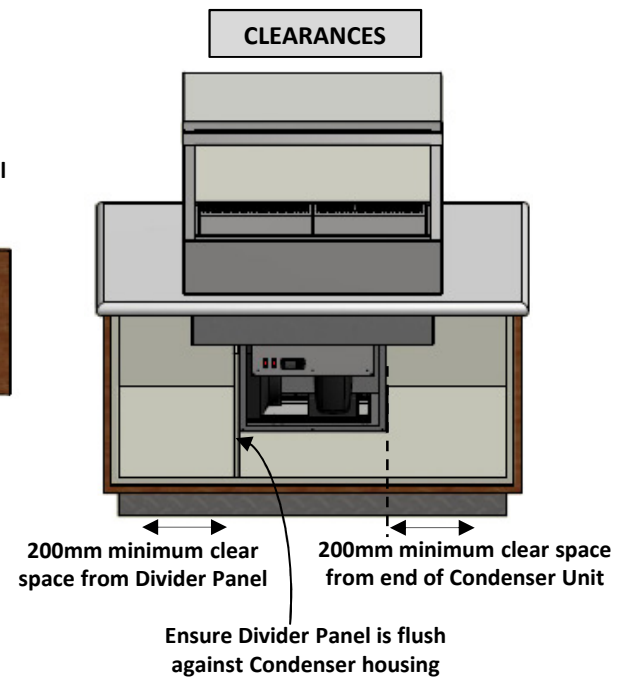

Festivé: Avon Drop-In

Recommended Joinery Assembly & Ventilation

Table 1

COUNTERTOP CUT-OUT LENGTHS	
Cabinet Size	Length (mm)
ACD9	850
ACD12	1150
ACD15	1480
ACD18	1720
ACD24	2320