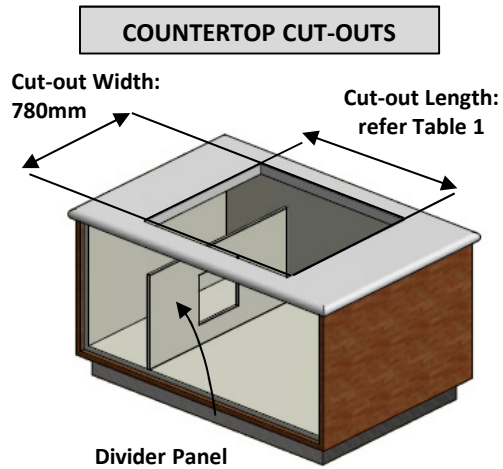

Festivé: Avon Drop-In

Recommended Joinery Assembly & Ventilation

Table 1

COUNTERTOP CUT-OUT LENGTHS	
Cabinet Size	Length (mm)
ACD9	850
ACD12	1150
ACD15	1480
ACD18	1720
ACD24	2320