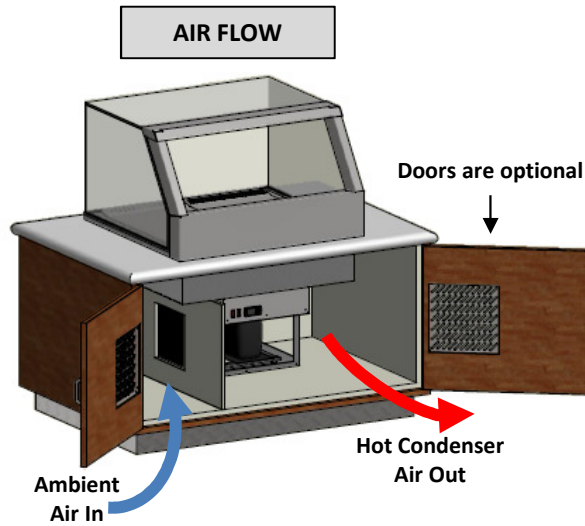

Festivé: Avon Drop-In

Recommended Joinery Assembly & Ventilation

Table 1

COUNTERTOP CUT-OUT LENGTHS	
Cabinet Size	Length (mm)
ACD9	850
ACD12	1150
ACD15	1480
ACD18	1720
ACD24	2320