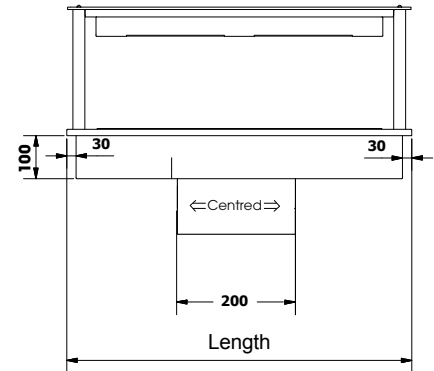

For Sneeze-Guard and glass canopy options refer to page 58

For Factory Options refer to page 60

For Cabinet Accessories refer to page 66

SIDE VIEW

REAR VIEW

SOMERSET: HOT DECK

Displaying hot food with a difference this hot deck servery cabinet provides the style and elegance it deserves.

up to 100°C operating temperature

Model	SHD12	SHD15	SHD18	SHD21
Length	1155mm	1480mm	1805mm	2130mm
Depth	712mm	712mm	712mm	712mm
Canopy Height Above Counter	430mm	430mm	430mm	430mm
Hot Plate (L x D)	989 x 546mm	1314 x 546mm	1639 x 546mm	1964 x 546mm
Power Connection	10A Plug	10A Plug	15A Plug	15A Plug