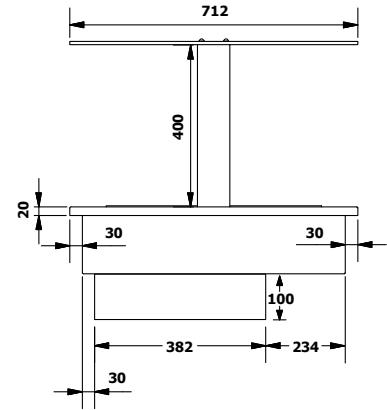

STANDARD FEATURES

- › Tempered glass deck
- › **DoubleJacket** halogen heat lamps mounted in designer overhead lighting system
- › Thermostatically controlled to operate at a temperature up to 100°C
- › Elegant stainless steel gantry
- › Planar glass canopy as standard

For Sneeze-Guard and glass canopy options refer to page 58

For Factory Options refer to page 60

For Cabinet Accessories refer to page 66

SIDE VIEW

REAR VIEW

SOMERSET: HOT DECK

Displaying hot food with a difference this hot deck servery cabinet provides the style and elegance it deserves.

up to 100°C operating temperature

Model	SHD12	SHD15	SHD18	SHD21
Length	1155mm	1480mm	1805mm	2130mm
Depth	712mm	712mm	712mm	712mm
Canopy Height Above Counter	430mm	430mm	430mm	430mm
Hot Plate (L x D)	989 x 546mm	1314 x 546mm	1639 x 546mm	1964 x 546mm
Power Connection	10A Plug	10A Plug	15A Plug	15A Plug